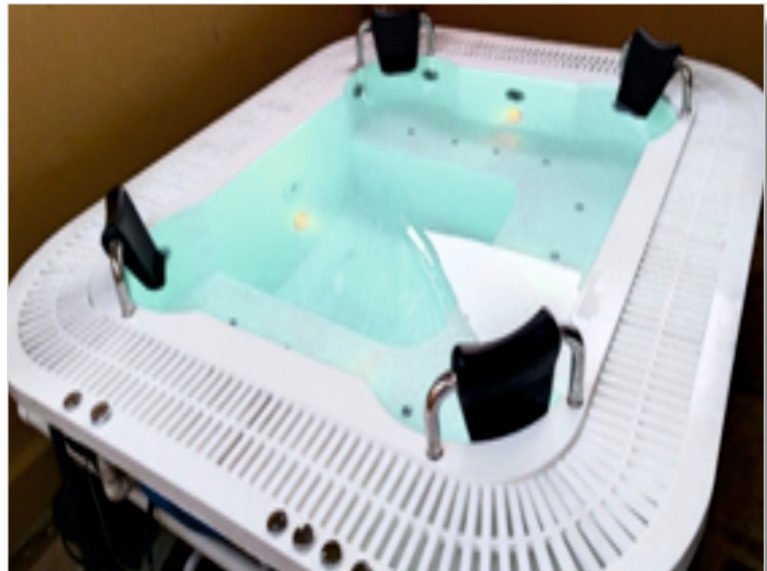

3 SEATER ROUND SPA

Size of Pools: (D 5 X D 3 ft.) Water Capacity: 1000 Litres,

OVER FLOW SPA POOLS

Size of Pools: (8 X 7 X 2.5 ft.) Water Capacity: 2000 Litres

RECTANGULAR BATH TUB

Size of Pools: (4 X 6 X 1.3 ft.) Water Capacity: 500 Litres